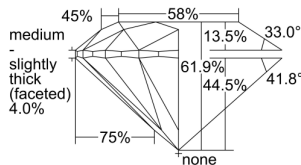

GIA®

FACSIMILE

GIA REPORT 2496992826

Verify this report at GIA.edu

GIA NATURAL DIAMOND DOSSIER®

July 23, 2024
GIA Report Number 2496992826
Shape and Cutting Style ..... Round Brilliant
Measurements ..... 4.38 - 4.40 x 2.72 mm

GRADING RESULTS

Carat Weight ..... 0.32 carat
Color Grade ..... F
Clarity Grade S11
Cut Grade ..... Excellent

ADDITIONAL GRADING INFORMATION

Polish ..... Excellent
Symmetry ..... Excellent
Fluorescence ..... None
Clarity Characteristics ..... Crystal, Cloud
Inscription(s): GIA 2496992826

PROPORTIONS

Profile to actual proportions

GRADING SCALES

GIA COLOR SCALE	GIA CLARITY SCALE	GIA CUT SCALE	
D	FLAWLESS	EXCELLENT	
E	INTERNALLY FLAWLESS		
F		VVS₁	VERY GOOD
G	VVS₂		
H	VS₁	GOOD	
I	VS₂		
J	S1₁	FAIR	
K	S1₂		
L	I₁	POOR	
M	I₂		
N	I₃		
O			
P			
Q			
R			
S			
T			
U			
V			
W			
X			
Y			
Z