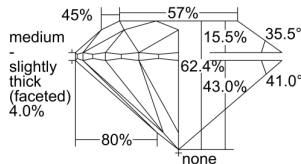

GIA®

FACSIMILE

GIA REPORT 2496996934

Verify this report at GIA.edu

GIA NATURAL DIAMOND DOSSIER®

July 24, 2024
GIA Report Number 2496996934
Shape and Cutting Style ..... Round Brilliant
Measurements ..... 4.57 - 4.59 x 2.86 mm

GRADING RESULTS

Carat Weight ..... 0.37 carat
Color Grade ..... G
Clarity Grade S11
Cut Grade ..... Excellent

ADDITIONAL GRADING INFORMATION

Polish ..... Excellent
Symmetry ..... Excellent
Fluorescence ..... None
Clarity Characteristics ..... Cloud, Crystal
Inscription(s): GIA 2496996934

PROPORTIONS

Profile to actual proportions

GRADING SCALES

GIA COLOR SCALE	GIA CLARITY SCALE	GIA CUT SCALE	
D	FLAWLESS	EXCELLENT	
E	INTERNALLY FLAWLESS		
F		VVS₁	VERY GOOD
G	VVS₂		
H	VS₁	GOOD	
I	VS₂		
J	S1₁	FAIR	
K	S1₂		
L	I₁	POOR	
M	I₂		
N	I₃		
O			
P			
Q			
R			
S			
T			
U			
V			
W			
X			
Y			
Z