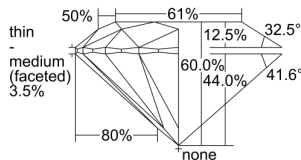

GIA®

FACSIMILE

GIA REPORT 2497014141

Verify this report at GIA.edu

GIA NATURAL DIAMOND DOSSIER®

April 04, 2024
GIA Report Number 2497014141
Shape and Cutting Style ..... Round Brilliant
Measurements ..... 4.91 - 4.95 x 2.96 mm

GRADING RESULTS

Carat Weight ..... 0.43 carat
Color Grade ..... G
Clarity Grade VS1
Cut Grade ..... Excellent

ADDITIONAL GRADING INFORMATION

Polish ..... Excellent
Symmetry ..... Excellent
Fluorescence ..... None
Clarity Characteristics ..... Crystal, Cloud, Pinpoint
Inscription(s): GIA 2497014141

PROPORTIONS

Profile to actual proportions