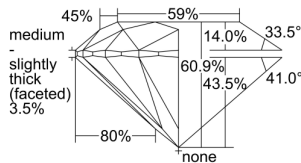

GIA®

FACSIMILE

GIA REPORT 2497015307

Verify this report at GIA.edu

GIA NATURAL DIAMOND DOSSIER®

April 08, 2024
GIA Report Number **2497015307**
Shape and Cutting Style ..... **Round Brilliant**
Measurements ..... **5.29 - 5.32 x 3.23 mm**

GRADING RESULTS

Carat Weight ..... **0.55 carat**
Color Grade ..... **F**
Clarity Grade **S11**
Cut Grade ..... **Excellent**

ADDITIONAL GRADING INFORMATION

Polish ..... **Excellent**
Symmetry ..... **Excellent**
Fluorescence ..... **None**
Clarity Characteristics ..... **Crystal**
Inscription(s): **GIA 2497015307**

PROPORTIONS

Profile to actual proportions

GRADING SCALES

GIA COLOR SCALE	GIA CLARITY SCALE	GIA CUT SCALE	
D	FLAWLESS	EXCELLENT	
E	INTERNALLY FLAWLESS		
F		VVS₁	VERY GOOD
G	VVS₂		
H	VS₁	GOOD	
I	VS₂		
J	S1₁	FAIR	
K	S1₂		
L	I₁	POOR	
M	I₂		
N	I₃		
O			
P			
Q			
R			
S			
T			
U			
V			
W			
X			
Y			
Z