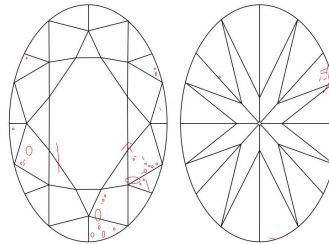

GIA NATURAL DIAMOND GRADING REPORT

April 10, 2024  
 GIA Report Number ..... 2497021050  
 Shape and Cutting Style ..... Oval Brilliant  
 Measurements ..... 7.96 x 5.63 x 3.38 mm

GRADING RESULTS

Carat Weight ..... 1.01 carat  
 Color Grade ..... K  
 Clarity Grade ..... SI1

ADDITIONAL GRADING INFORMATION

Polish ..... Excellent  
 Symmetry ..... Excellent  
 Fluorescence ..... None  
 Inscription(s): GIA 2497021050  
**Comments:** Pinpoints are not shown.

PROPORTIONS

CLARITY CHARACTERISTICS

KEY TO SYMBOLS\*

- Crystal
- ∖ Needle
- ∩ Feather
- ∩ Indented Natural
- ☉ Cloud
- ☉ Cavity

\* Red symbols denote internal characteristics (inclusions). Green or black symbols denote external characteristics (blemishes). Diagram is an approximate representation of the diamond, and symbols shown indicate type, position, and approximate size of clarity characteristics. All clarity characteristics may not be shown. Details of finish are not shown.

GRADING SCALES

GIA COLOR SCALE		GIA CLARITY SCALE	
COLOURLESS	D	VERY VERY SLIGHTLY INCLUDED	FLAWLESS
	E		INTERNALLY FLAWLESS
	F		VVS <sub>1</sub>
NEAR COLOURLESS	G	VERY SLIGHTLY INCLUDED	VVS <sub>2</sub>
	H		VS <sub>1</sub>
	I		VS <sub>2</sub>
FANT	J	SLIGHTLY INCLUDED	SI <sub>1</sub>
	K		SI <sub>2</sub>
	L		I <sub>1</sub>
VERY LIGHT	M	INCLUDED	I <sub>2</sub>
	N		I <sub>3</sub>
	O		
LIGHT	P		
	Q		
	R		
	S		
	T		
	U		
	V		
W			
X			
Y			
Z			