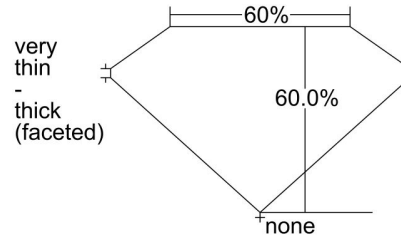

GIA NATURAL DIAMOND GRADING REPORT

April 10, 2024
GIA Report Number 2497021050
Shape and Cutting Style ..... Oval Brilliant
Measurements ..... 7.96 x 5.63 x 3.38 mm

GRADING RESULTS

Carat Weight ..... 1.01 carat
Color Grade ..... K
Clarity Grade SI1

ADDITIONAL GRADING INFORMATION

Polish ..... Excellent
Symmetry ..... Excellent
Fluorescence ..... None
Inscription(s): GIA 2497021050
Comments: Pinpoints are not shown.

PROPORTIONS