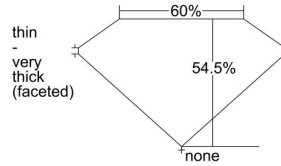

GIA®

FACSIMILE

GIA REPORT 2497023704

Verify this report at GIA.edu

GIA NATURAL DIAMOND DOSSIER®

April 08, 2024
GIA Report Number **2497023704**
Shape and Cutting Style ..... **Heart Brilliant**
Measurements ..... **4.63 x 5.15 x 2.81 mm**

GRADING RESULTS

Carat Weight ..... **0.38 carat**
Color Grade ..... **H**
Clarity Grade **VS1**

ADDITIONAL GRADING INFORMATION

Polish ..... **Excellent**
Symmetry ..... **Very Good**
Fluorescence ..... **None**
Clarity Characteristics..... **Feather**
Inscription(s): GIA 2497023704

PROPORTIONS

Profile not to actual proportions

GRADING SCALES

GIA COLOR SCALE		GIA CLARITY SCALE			
COLORLESS	D	VERY VERY SLIGHTLY INCLUDED	FLAWLESS		
	E		INTERNALLY FLAWLESS		
	F	VERY SLIGHTLY INCLUDED	VVS₁		
	G		VVS₂		
	H		VS₁		
	NEAR COLORLESS	I	SLIGHTLY INCLUDED	VS₂	
		J		SI₁	
		FAINT	K	INCLUDED	SI₂
			L		I₁
			M		I₂
VERT LIGHT	N	LIGHT	I₃		
	O				
	P				
	Q				
	R