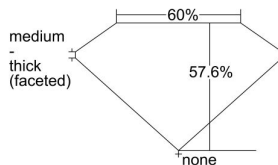

GIA®

FACSIMILE

GIA REPORT 2497023726

Verify this report at GIA.edu

GIA NATURAL DIAMOND DOSSIER®

April 08, 2024
GIA Report Number **2497023726**
Shape and Cutting Style ..... **Heart Brilliant**
Measurements ..... **4.66 x 5.41 x 3.12 mm**

GRADING RESULTS

Carat Weight ..... **0.46 carat**
Color Grade ..... **K**
Clarity Grade **VS1**

ADDITIONAL GRADING INFORMATION

Polish ..... **Excellent**
Symmetry ..... **Very Good**
Fluorescence ..... **None**
Clarity Characteristics..... **Feather, Cloud**
Inscription(s): GIA 2497023726

PROPORTIONS

Profile not to actual proportions

GRADING SCALES

GIA COLOR SCALE		GIA CLARITY SCALE			
COLORLESS	D	VERY VERY SLIGHTLY INCLUDED	FLAWLESS		
	E		INTERNALLY FLAWLESS		
	F	VERY SLIGHTLY INCLUDED	VVS₁		
	G		VVS₂		
	H		VS₁		
	NEAR COLORLESS	I	SLIGHTLY INCLUDED	VS₂	
		J		SI₁	
		FAINT	K	INCLUDED	SI₂
			L		I₁
			M		I₂
VERY LIGHT			N	INCLUDED	I₃
			O		
			P		
	Q				
LIGHT	R				
	S				
	T				
	U				
	V				
	Z