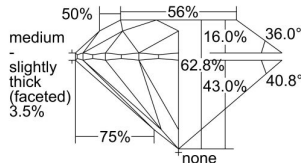

GIA®

FACSIMILE

GIA REPORT 2497026760

Verify this report at GIA.edu

GIA NATURAL DIAMOND DOSSIER®

April 08, 2024
GIA Report Number **2497026760**
Shape and Cutting Style ..... **Round Brilliant**
Measurements ..... **5.36 - 5.41 x 3.39 mm**

GRADING RESULTS

Carat Weight ..... **0.61 carat**
Color Grade ..... **F**
Clarity Grade **S11**
Cut Grade ..... **Excellent**

ADDITIONAL GRADING INFORMATION

Polish ..... **Excellent**
Symmetry ..... **Excellent**
Fluorescence ..... **None**
Clarity Characteristics..... **Crystal, Cloud**
Inscription(s): **GIA 2497026760**

PROPORTIONS

Profile to actual proportions

GRADING SCALES

GIA COLOR SCALE	GIA CLARITY SCALE	GIA CUT SCALE
COLOURLESS	FLAWLESS	EXCELLENT
D	INTERNALLY FLAWLESS	
E	VVS₁	VERY GOOD
F		
G	VVS₂	
H	VS₁	GOOD
I		
J	VS₂	
K	SI₁	FAIR
L		
M	SI₂	
N	I₁	POOR
O		
P	I₂	
Q	I₃	
R		
S		
T		
U		
V		
W		
X		
Y		
Z