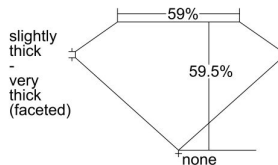

GIA®

FACSIMILE

GIA REPORT 2497033698

Verify this report at gia.edu

GIA NATURAL DIAMOND DOSSIER®

April 09, 2024
GIA Report Number 2497033698
Shape and Cutting Style ..... Heart Brilliant
Measurements ..... 5.13 x 5.73 x 3.41 mm

GRADING RESULTS

Carat Weight ..... 0.59 carat
Color Grade ..... E
Clarity Grade VS2

ADDITIONAL GRADING INFORMATION

Polish ..... Excellent
Symmetry ..... Very Good
Fluorescence ..... None
Clarity Characteristics ..... Cloud, Crystal
Inscription(s): GIA 2497033698

PROPORTIONS

Profile not to actual proportions

GRADING SCALES

GIA COLOR SCALE		GIA CLARITY SCALE			
COLORLESS	D	NEAR COLORLESS	FLAWLESS		
	E		INTERNALLY FLAWLESS		
	F		VERY VERY SLIGHTLY INCLUDED	VVS₁	
	G			VVS₂	
	H		VERY SLIGHTLY INCLUDED	VS₁	
	I			VS₂	
	J			SLIGHTLY INCLUDED	SI₁
	K		SI₂		
	L		INCLUDED		I₁
	M				I₂
N	LIGHT	I₃			
O					
P					
Q					
R					
S					
T					
U					
V					
W					
X					
Y					
Z