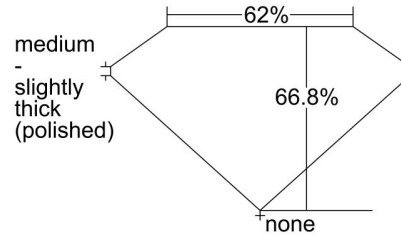

GIA NATURAL DIAMOND GRADING REPORT

April 12, 2024
 GIA Report Number 2497050701
 Shape and Cutting Style Emerald Cut
 Measurements 6.91 x 4.84 x 3.23 mm

GRADING RESULTS

Carat Weight 1.00 carat
 Color Grade G
 Clarity Grade VS1

Profile not to actual proportions

CLARITY CHARACTERISTICS

KEY TO SYMBOLS*

- Cloud
- Feather
- Pinpoint

* Red symbols denote internal characteristics (inclusions). Green or black symbols denote external characteristics (blemishes). Diagram is an approximate representation of the diamond, and symbols shown indicate type, position, and approximate size of clarity characteristics. All clarity characteristics may not be shown. Details of finish are not shown.