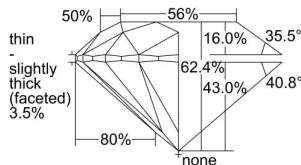

GIA®

FACSIMILE

GIA REPORT 2497051411

Verify this report at gia.edu

GIA NATURAL DIAMOND DOSSIER®

April 11, 2024
GIA Report Number 2497051411
Shape and Cutting Style ..... Round Brilliant
Measurements ..... 4.96 - 5.00 x 3.11 mm

GRADING RESULTS

Carat Weight ..... 0.47 carat
Color Grade ..... G
Clarity Grade VS2
Cut Grade ..... Excellent

ADDITIONAL GRADING INFORMATION

Polish ..... Excellent
Symmetry ..... Excellent
Fluorescence ..... None
Clarity Characteristics ..... Crystal, Cloud
Inscription(s): GIA 2497051411

PROPORTIONS

Profile to actual proportions