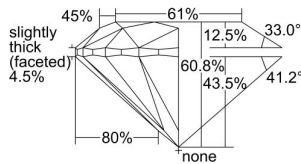

GIA®

FACSIMILE

GIA REPORT 2497053257

Verify this report at GIA.edu

GIA NATURAL DIAMOND DOSSIER®

April 16, 2024
GIA Report Number 2497053257
Shape and Cutting Style ..... Round Brilliant
Measurements ..... 5.21 - 5.25 x 3.18 mm

GRADING RESULTS

Carat Weight ..... 0.53 carat
Color Grade ..... G
Clarity Grade VS1
Cut Grade ..... Excellent

ADDITIONAL GRADING INFORMATION

Polish ..... Excellent
Symmetry ..... Excellent
Fluorescence ..... None
Clarity Characteristics..... Crystal, Cloud, Needle
Inscription(s): GIA 2497053257

PROPORTIONS

GRADING SCALES

GIA COLOR SCALE	GIA CLARITY SCALE	GIA CUT SCALE	
D	FLAWLESS	EXCELLENT	
E	INTERNALLY FLAWLESS		
F		VVS₁	VERY GOOD
G	VVS₂		
H	VS₁	GOOD	
I	VS₂		
J	SI₁	FAIR	
K	SI₂		
L	I₁	POOR	
M	I₂		
N	I₃		
O			
P			
Q			
R			
S			
T			
U			
V			
W			
X			
Y			
Z