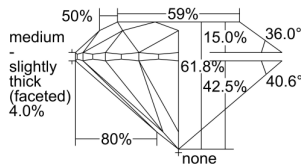

GIA®

FACSIMILE

GIA REPORT 2497058583

Verify this report at GIA.edu

GIA NATURAL DIAMOND DOSSIER®

April 11, 2024
GIA Report Number **2497058583**
Shape and Cutting Style ..... **Round Brilliant**
Measurements ..... **5.19 - 5.22 x 3.22 mm**

GRADING RESULTS

Carat Weight ..... **0.54 carat**
Color Grade ..... **D**
Clarity Grade **VS1**
Cut Grade ..... **Excellent**

ADDITIONAL GRADING INFORMATION

Polish ..... **Excellent**
Symmetry ..... **Excellent**
Fluorescence ..... **Faint**
Clarity Characteristics..... **Crystal, Pinpoint**
Inscription(s): **GIA 2497058583**

PROPORTIONS

Profile to actual proportions

GRADING SCALES

GIA COLOR SCALE	GIA CLARITY SCALE	GIA CUT SCALE	
D	FLAWLESS	EXCELLENT	
E	INTERNALLY FLAWLESS		
F		VVS₁	VERY GOOD
G	VVS₂		
H	VS₁	GOOD	
I	VS₂		
J	SI₁	FAIR	
K	SI₂		
L	I₁	POOR	
M	I₂		
N	I₃		
O			
P			
Q			
R			
S			
T			
U			
V			
W			
X			
Y			
Z