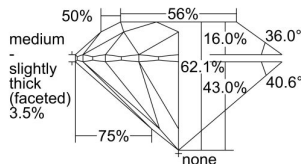

GIA®

FACSIMILE

GIA REPORT 2497059156

Verify this report at GIA.edu

GIA NATURAL DIAMOND DOSSIER®

April 11, 2024
GIA Report Number 2497059156
Shape and Cutting Style ..... Round Brilliant
Measurements ..... 5.43 - 5.46 x 3.38 mm

GRADING RESULTS

Carat Weight ..... 0.62 carat
Color Grade ..... F
Clarity Grade VS2
Cut Grade ..... Excellent

ADDITIONAL GRADING INFORMATION

Polish ..... Excellent
Symmetry ..... Excellent
Fluorescence ..... Faint
Clarity Characteristics ..... Crystal, Cloud
Inscription(s): GIA 2497059156

PROPORTIONS

Profile to actual proportions

GRADING SCALES

GIA COLOR SCALE	GIA CLARITY SCALE	GIA CUT SCALE	
D	FLAWLESS	EXCELLENT	
E	INTERNALLY FLAWLESS		
F		VVS₁	VERY GOOD
G	VVS₂		
H	VS₁	GOOD	
I	VS₂		
J	SI₁	FAIR	
K	SI₂		
L	I₁	POOR	
M	I₂		
N	I₃		
O			
P			
Q			
R			
S			
T			
U			
V			
W			
X			
Y			
Z