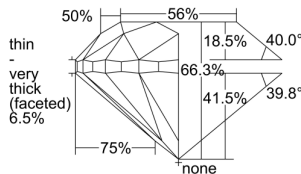

GIA®

FACSIMILE

GIA REPORT 2497059382

Verify this report at GIA.edu

GIA NATURAL DIAMOND DOSSIER®

April 11, 2024
GIA Report Number 2497059382
Shape and Cutting Style ..... Round Brilliant
Measurements ..... 4.84 - 4.86 x 3.22 mm

GRADING RESULTS

Carat Weight ..... 0.50 carat
Color Grade ..... E
Clarity Grade VS1
Cut Grade ..... Good

ADDITIONAL GRADING INFORMATION

Polish ..... Excellent
Symmetry ..... Very Good
Fluorescence ..... Medium Blue
Clarity Characteristics ..... Cloud, Indented Natural
Inscription(s): GIA 2497059382

PROPORTIONS

GRADING SCALES

GIA COLOR SCALE

COLORLESS	D
	E
	F
	G
	H
	I
	J
NEAR COLORLESS	K
	L
Faint	M
	N
	O
	P
Very Light	Q
	R
	S
	T
	U
	V
Light	W
	X
	Y
	Z

GIA CLARITY SCALE

FLAWLESS	VERY VERY SLIGHTLY INCLUDED	VVS₁	VVS₂	VS₁	VS₂	SLIGHTLY INCLUDED	SI₁	SI₂	I₁	I₂	I₃	
												VERY SLIGHTLY INCLUDED
INTERNALLY FLAWLESS												

GIA CUT SCALE

EXCELLENT
VERY GOOD
GOOD
FAIR
POOR