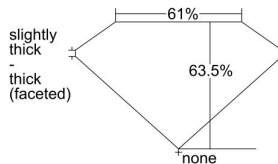

GIA®

FACSIMILE

GIA REPORT 2497063564

Verify this report at GIA.edu

GIA NATURAL DIAMOND DOSSIER®

April 11, 2024
GIA Report Number **2497063564**
Shape and Cutting Style ..... **Pear Brilliant**
Measurements ..... **5.76 x 3.66 x 2.32 mm**

GRADING RESULTS

Carat Weight ..... **0.30 carat**
Color Grade ..... **I**
Clarity Grade **S11**

ADDITIONAL GRADING INFORMATION

Polish ..... **Excellent**
Symmetry ..... **Very Good**
Fluorescence ..... **Faint**
Clarity Characteristics ..... **Feather**
Inscription(s): **GIA 2497063564**

PROPORTIONS

Profile not to actual proportions

GRADING SCALES

GIA COLOR SCALE		GIA CLARITY SCALE			
COLORLESS	D	VERY VERY SLIGHTLY INCLUDED	FLAWLESS		
	E		INTERNALLY FLAWLESS		
	F	VERY SLIGHTLY INCLUDED	VVS₁		
	G		VVS₂		
	H		VS₁		
	NEAR COLORLESS	I	SLIGHTLY INCLUDED	VS₂	
		J		S1₁	
		FAINT	K	INCLUDED	S1₂
			L		I₁
			M		I₂
VERT LIGHT	N	INCLUDED	I₃		
	O				
	P				
	Q				
	R				
LIGHT	S				
	T				
	U				
	V				
	W				
X					
Y					
Z