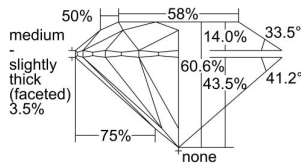

GIA®

FACSIMILE

GIA REPORT 2497077974

Verify this report at GIA.edu

GIA NATURAL DIAMOND DOSSIER®

April 18, 2024
GIA Report Number **2497077974**
Shape and Cutting Style ..... **Round Brilliant**
Measurements ..... **4.03 - 4.05 x 2.45 mm**

GRADING RESULTS

Carat Weight ..... **0.24 carat**
Color Grade ..... **E**
Clarity Grade **VS1**
Cut Grade ..... **Excellent**

ADDITIONAL GRADING INFORMATION

Polish ..... **Excellent**
Symmetry ..... **Excellent**
Fluorescence ..... **Medium Blue**
Clarity Characteristics ..... **Feather, Pinpoint**
Inscription(s): **GIA 2497077974**

PROPORTIONS

Profile to actual proportions

GRADING SCALES

GIA COLOR SCALE	GIA CLARITY SCALE	GIA CUT SCALE	
D	FLAWLESS	EXCELLENT	
E	INTERNALLY FLAWLESS		
F		VVS₁	VERY GOOD
G	VVS₂		
H	VS₁	GOOD	
I	VS₂		
J	SI₁	FAIR	
K	SI₂		
L	I₁	POOR	
M	I₂		
N	I₃		
O			
P			
Q			
R			
S			
T			
U			
V			
W			
X			
Y			
Z