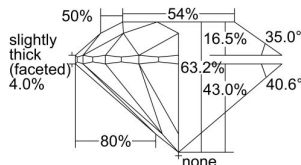

GIA®

FACSIMILE

GIA REPORT 2497082228

Verify this report at GIA.edu

GIA NATURAL DIAMOND DOSSIER®

May 07, 2024
GIA Report Number 2497082228
Shape and Cutting Style ..... Round Brilliant
Measurements ..... 6.08 - 6.13 x 3.86 mm

GRADING RESULTS

Carat Weight ..... 0.90 carat
Color Grade I
Clarity Grade VS1
Cut Grade ..... Excellent

ADDITIONAL GRADING INFORMATION

Polish ..... Excellent
Symmetry ..... Very Good
Fluorescence ..... Faint
Clarity Characteristics ..... Cloud, Crystal
Inscription(s): GIA 2497082228

PROPORTIONS

Profile to actual proportions

GRADING SCALES

GIA COLOR SCALE	GIA CLARITY SCALE	GIA CUT SCALE	
D	FLAWLESS	EXCELLENT	
E	INTERNALLY FLAWLESS		
F		VVS₁	VERY GOOD
G	VVS₂		
H	VS₁	GOOD	
I	VS₂		
J	SI₁	FAIR	
K	SI₂		
L	I₁	POOR	
M			
N	I₂		
O			
P	I₃		
Q			
R			
S			
T			
U			
V			
W			
X			
Y			
Z