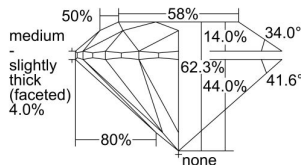

GIA®

FACSIMILE

GIA REPORT 2497085968

Verify this report at GIA.edu

GIA NATURAL DIAMOND DOSSIER®

April 16, 2024
GIA Report Number 2497085968
Shape and Cutting Style ..... Round Brilliant
Measurements ..... 4.78 - 4.81 x 2.99 mm

GRADING RESULTS

Carat Weight ..... 0.42 carat
Color Grade ..... G
Clarity Grade VS2
Cut Grade ..... Excellent

ADDITIONAL GRADING INFORMATION

Polish ..... Excellent
Symmetry ..... Excellent
Fluorescence ..... None
Clarity Characteristics ..... Cloud, Crystal
Inscription(s): GIA 2497085968

PROPORTIONS

Profile to actual proportions

GRADING SCALES

GIA COLOR SCALE

COLORED	D
	E
	F
	G
	H
	I
	J
NEAR COLORLESS	K
	L
FAIN	M
	N
	O
	P
VERY LIGHT	Q
	R
	S
	T
	U
	V
	W
	X
	Y
LIGHT	Z

GIA CLARITY SCALE

FLAWLESS	VERY VERY SLIGHTLY INCLUDED	VS₁	VS₂	SI₁	SI₂	I₁	I₂	I₃	
									FLAWLESS
INTERNALLY FLAWLESS	VERY SLIGHTLY INCLUDED								

GIA CUT SCALE

EXCELLENT
VERY GOOD
GOOD
FAIR
POOR