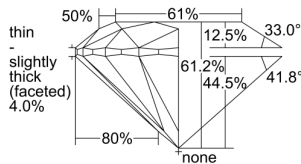

GIA®

FACSIMILE

GIA REPORT 2497086592

Verify this report at GIA.edu

GIA NATURAL DIAMOND DOSSIER®

April 15, 2024
GIA Report Number **2497086592**
Shape and Cutting Style ..... **Round Brilliant**
Measurements ..... **4.30 - 4.32 x 2.63 mm**

GRADING RESULTS

Carat Weight ..... **0.30 carat**
Color Grade ..... **F**
Clarity Grade **VS1**
Cut Grade ..... **Excellent**

ADDITIONAL GRADING INFORMATION

Polish ..... **Excellent**
Symmetry ..... **Very Good**
Fluorescence ..... **None**
Clarity Characteristics..... **Cloud, Indented Natural**
Inscription(s): **GIA 2497086592**

PROPORTIONS

Profile to actual proportions