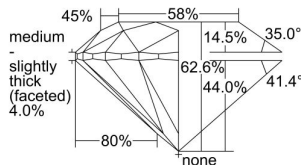

GIA®

FACSIMILE

GIA REPORT 2497099910

Verify this report at GIA.edu

GIA NATURAL DIAMOND DOSSIER®

April 16, 2024
GIA Report Number 2497099910
Shape and Cutting Style ..... Round Brilliant
Measurements ..... 4.48 - 4.52 x 2.82 mm

GRADING RESULTS

Carat Weight ..... 0.35 carat
Color Grade I
Clarity Grade VS1
Cut Grade ..... Excellent

ADDITIONAL GRADING INFORMATION

Polish ..... Excellent
Symmetry ..... Excellent
Fluorescence ..... None
Clarity Characteristics ..... Cloud
Inscription(s): GIA 2497099910

PROPORTIONS

Profile to actual proportions

GRADING SCALES

GIA COLOR SCALE	GIA CLARITY SCALE	GIA CUT SCALE	
D	FLAWLESS	EXCELLENT	
E	INTERNALLY FLAWLESS		
F		VVS₁	VERY GOOD
G	VVS₂		
H	VS₁	GOOD	
I	VS₂		
J	SI₁	FAIR	
K	SI₂		
L	I₁	POOR	
M	I₂		
N	I₃		
O			
P			
Q			
R			
S			
T			
U			
V			
W			
X			
Y			
Z