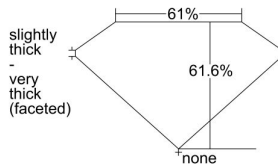

GIA®

FACSIMILE

GIA REPORT 2497103029

Verify this report at GIA.edu

GIA NATURAL DIAMOND DOSSIER®

April 24, 2024
GIA Report Number 2497103029
Shape and Cutting Style ..... Heart Brilliant
Measurements ..... 5.13 x 6.12 x 3.77 mm

GRADING RESULTS

Carat Weight ..... 0.70 carat
Color Grade ..... F
Clarity Grade VS1

ADDITIONAL GRADING INFORMATION

Polish ..... Excellent
Symmetry ..... Excellent
Fluorescence ..... None
Clarity Characteristics..... Crystal, Cloud, Feather, Needle
Inscription(s): GIA 2497103029

PROPORTIONS

Profile not to actual proportions

GRADING SCALES

GIA COLOR SCALE		GIA CLARITY SCALE		
COLORLESS	D	VERY VERY SLIGHTLY INCLUDED	FLAWLESS	
	E		INTERNALLY FLAWLESS	
	F	VERY SLIGHTLY INCLUDED	VS₁	
	G		VS₂	
	H		VS₁	
	NEAR COLORLESS	I	SLIGHTLY INCLUDED	SI₁
		J		SI₂
		K	INCLUDED	I₁
		L		I₂
		M		I₃
FAINT		N		
		O		
	P			
	Q			
	R			
	S			
VERT LIGHT	T			
	U			
	V			
	W			
	X			
LIGHT	Y			
	Z