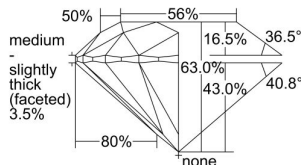

GIA®

FACSIMILE

GIA REPORT 2497110846

Verify this report at GIA.edu

GIA NATURAL DIAMOND DOSSIER®

April 17, 2024
GIA Report Number 2497110846
Shape and Cutting Style ..... Round Brilliant
Measurements ..... 4.59 - 4.62 x 2.90 mm

GRADING RESULTS

Carat Weight ..... 0.38 carat
Color Grade ..... D
Clarity Grade VS2
Cut Grade ..... Excellent

ADDITIONAL GRADING INFORMATION

Polish ..... Excellent
Symmetry ..... Excellent
Fluorescence ..... Faint
Clarity Characteristics ..... Crystal
Inscription(s): GIA 2497110846

PROPORTIONS

Profile to actual proportions