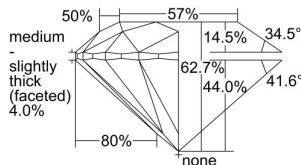

GIA®

FACSIMILE

GIA REPORT 2497138585

Verify this report at GIA.edu

GIA NATURAL DIAMOND DOSSIER®

April 19, 2024
GIA Report Number **2497138585**
Shape and Cutting Style ..... **Round Brilliant**
Measurements ..... **5.90 - 5.93 x 3.71 mm**

GRADING RESULTS

Carat Weight ..... **0.80 carat**
Color Grade ..... **K**
Clarity Grade **S11**
Cut Grade ..... **Excellent**

ADDITIONAL GRADING INFORMATION

Polish ..... **Excellent**
Symmetry ..... **Excellent**
Fluorescence ..... **Faint**
Clarity Characteristics ..... **Crystal, Cloud**
Inscription(s): **GIA 2497138585**

PROPORTIONS

Profile to actual proportions

GRADING SCALES

GIA COLOR SCALE	GIA CLARITY SCALE	GIA CUT SCALE	
D	FLAWLESS	EXCELLENT	
E	INTERNALLY FLAWLESS		
F		VVS₁	VERY GOOD
G	VVS₂		
H	VS₁	GOOD	
I	VS₂		
J	S1₁	FAIR	
K	S1₂		
L	I₁	POOR	
M	I₂		
N	I₃		
O			
P			
Q			
R			
S			
T			
U			
V			
W			
X			
Y			
Z