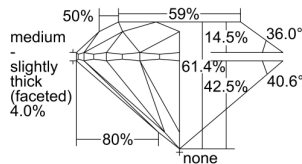

GIA®

FACSIMILE

GIA REPORT 2497142082

Verify this report at GIA.edu

GIA NATURAL DIAMOND DOSSIER®

April 22, 2024
GIA Report Number 2497142082
Shape and Cutting Style ..... Round Brilliant
Measurements ..... 4.45 - 4.47 x 2.74 mm

GRADING RESULTS

Carat Weight ..... 0.34 carat
Color Grade ..... D
Clarity Grade VS2
Cut Grade ..... Excellent

ADDITIONAL GRADING INFORMATION

Polish ..... Excellent
Symmetry ..... Excellent
Fluorescence ..... None
Clarity Characteristics ..... Crystal, Cloud
Inscription(s): GIA 2497142082

PROPORTIONS

Profile to actual proportions

GRADING SCALES

GIA COLOR SCALE	GIA CLARITY SCALE	GIA CUT SCALE	
D	FLAWLESS	EXCELLENT	
E	INTERNALLY FLAWLESS		
F		VVS₁	VERY GOOD
G	VVS₂		
H	VS₁	GOOD	
I	VS₂		
J	SI₁	FAIR	
K	SI₂		
L	I₁	POOR	
M	I₂		
N	I₃		
O			
P			
Q			
R			
S			
T			
U			
V			
W			
X			
Y			
Z