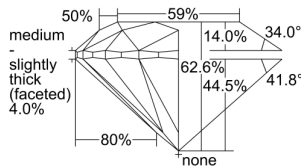

GIA®

FACSIMILE

GIA REPORT 2497152386

Verify this report at GIA.edu

GIA NATURAL DIAMOND DOSSIER®

April 23, 2024
GIA Report Number 2497152386
Shape and Cutting Style ..... Round Brilliant
Measurements ..... 5.90 - 5.94 x 3.70 mm

GRADING RESULTS

Carat Weight ..... 0.80 carat
Color Grade I
Clarity Grade S11
Cut Grade ..... Excellent

ADDITIONAL GRADING INFORMATION

Polish ..... Excellent
Symmetry ..... Excellent
Fluorescence ..... Faint
Clarity Characteristics ..... Crystal
Inscription(s): GIA 2497152386

PROPORTIONS

Profile to actual proportions

GRADING SCALES

GIA COLOR SCALE

COLOURESS	D
	E
	F
	G
	H
	I
	J
NEAR COLOURESS	K
	L
FAIN	M
	N
	O
	P
VERY LIGHT	Q
	R
	S
	T
	U
	V
	W
	X
	Y
LIGHT	Z

GIA CLARITY SCALE

VERY VERY SLIGHTLY INCLUDED	FLAWLESS
	INTERNALLY FLAWLESS
VERY SLIGHTLY INCLUDED	VVS₁
	VVS₂
SLIGHTLY INCLUDED	VS₁
	VS₂
INCLUDED	SI₁
	SI₂
	I₁
	I₂
	I₃

GIA CUT SCALE

EXCELLENT
VERY GOOD
GOOD
FAIR
POOR