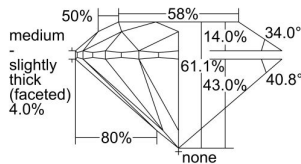

GIA®

FACSIMILE

GIA REPORT 2497159406

Verify this report at GIA.edu

GIA NATURAL DIAMOND DOSSIER®

April 23, 2024
GIA Report Number **2497159406**
Shape and Cutting Style ..... **Round Brilliant**
Measurements ..... **4.30 - 4.32 x 2.63 mm**

GRADING RESULTS

Carat Weight ..... **0.30 carat**
Color Grade ..... **E**
Clarity Grade **VS1**
Cut Grade ..... **Excellent**

ADDITIONAL GRADING INFORMATION

Polish ..... **Excellent**
Symmetry ..... **Excellent**
Fluorescence ..... **None**
Clarity Characteristics ..... **Cloud, Feather**
Inscription(s): **GIA 2497159406**

PROPORTIONS

GRADING SCALES

GIA COLOR SCALE

COLOREDNESS	D
	E
	F
	G
	H
	I
	J
NEAR COLORLESS	K
	L
Faint	M
	N
	O
	P
	Q
	R
	S
	T
	U
	V
	W
	X
	Y
Light	Z

GIA CLARITY SCALE

VERY VERY SLIGHTLY INCLUDED	FLAWLESS
	INTERNALLY FLAWLESS
VERY SLIGHTLY INCLUDED	VVS₁
	VVS₂
SLIGHTLY INCLUDED	VS₁
	VS₂
INCLUDED	SI₁
	SI₂
	I₁
	I₂
	I₃

GIA CUT SCALE

EXCELLENT
VERY GOOD
GOOD
FAIR
POOR