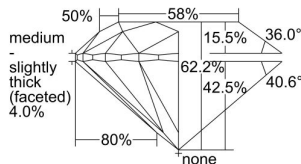

GIA®

FACSIMILE

GIA REPORT 2497168716

Verify this report at GIA.edu

GIA NATURAL DIAMOND DOSSIER®

April 23, 2024
GIA Report Number 2497168716
Shape and Cutting Style ..... Round Brilliant
Measurements ..... 4.25 - 4.28 x 2.65 mm

GRADING RESULTS

Carat Weight ..... 0.30 carat
Color Grade ..... F
Clarity Grade S11
Cut Grade ..... Excellent

ADDITIONAL GRADING INFORMATION

Polish ..... Excellent
Symmetry ..... Excellent
Fluorescence ..... Faint
Clarity Characteristics ..... Cloud, Crystal
Inscription(s): GIA 2497168716

PROPORTIONS

Profile to actual proportions