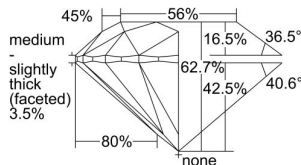

GIA®

FACSIMILE

GIA REPORT 2497168961

Verify this report at GIA.edu

GIA NATURAL DIAMOND DOSSIER®

April 29, 2024
GIA Report Number 2497168961
Shape and Cutting Style ..... Round Brilliant
Measurements ..... 4.38 - 4.40 x 2.75 mm

GRADING RESULTS

Carat Weight ..... 0.32 carat
Color Grade ..... F
Clarity Grade VS2
Cut Grade ..... Excellent

ADDITIONAL GRADING INFORMATION

Polish ..... Excellent
Symmetry ..... Excellent
Fluorescence ..... Medium Blue
Clarity Characteristics ..... Crystal
Inscription(s): GIA 2497168961

PROPORTIONS

Profile to actual proportions

GRADING SCALES

GIA COLOR SCALE	GIA CLARITY SCALE	GIA CUT SCALE	
D	FLAWLESS	EXCELLENT	
E	INTERNALLY FLAWLESS		
F		VVS₁	VERY GOOD
G	VVS₂		
H	VS₁	GOOD	
I	VS₂		
J	SI₁	FAIR	
K	SI₂		
L	I₁	POOR	
M			
N			
O	I₂		
P			
Q			
R	I₃		
S			
T			
U			
V			
W			
X			
Y			
Z