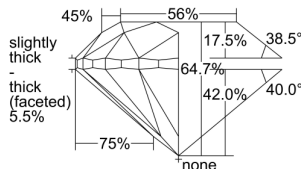

GIA®

FACSIMILE

GIA REPORT 2497168963

Verify this report at GIA.edu

GIA NATURAL DIAMOND DOSSIER®

April 24, 2024
GIA Report Number 2497168963
Shape and Cutting Style ..... Round Brilliant
Measurements ..... 4.14 - 4.18 x 2.69 mm

GRADING RESULTS

Carat Weight ..... 0.30 carat
Color Grade ..... E
Clarity Grade S11
Cut Grade ..... Good

ADDITIONAL GRADING INFORMATION

Polish ..... Excellent
Symmetry ..... Good
Fluorescence ..... None
Clarity Characteristics ..... Cloud, Crystal, Needle
Inscription(s): GIA 2497168963

PROPORTIONS

Profile to actual proportions