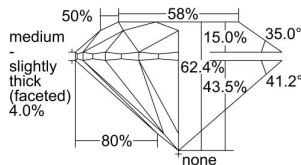

GIA®

FACSIMILE

GIA REPORT 2497169881

Verify this report at GIA.edu

GIA NATURAL DIAMOND DOSSIER®

April 29, 2024
GIA Report Number 2497169881
Shape and Cutting Style ..... Round Brilliant
Measurements ..... 5.32 - 5.34 x 3.33 mm

GRADING RESULTS

Carat Weight ..... 0.58 carat
Color Grade I
Clarity Grade VVS1
Cut Grade ..... Excellent

ADDITIONAL GRADING INFORMATION

Polish ..... Excellent
Symmetry ..... Excellent
Fluorescence ..... None
Clarity Characteristics ..... Pinpoint
Inscription(s): GIA 2497169881

PROPORTIONS

Profile to actual proportions

GRADING SCALES

GIA COLOR SCALE	GIA CLARITY SCALE	GIA CUT SCALE	
D	FLAWLESS	EXCELLENT	
E	INTERNALLY FLAWLESS		
F		VVS₁	VERY GOOD
G	VVS₂		
H	VS₁	GOOD	
I	VS₂		
J	SI₁	FAIR	
K	SI₂		
L	I₁	POOR	
M	I₂		
N	I₃		
O			
P			
Q			
R			
S			
T			
U			
V			
W			
X			
Y			
Z