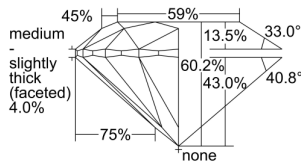

GIA®

FACSIMILE

GIA REPORT 2497179951

Verify this report at GIA.edu

GIA NATURAL DIAMOND DOSSIER®

May 06, 2024
GIA Report Number 2497179951
Shape and Cutting Style ..... Round Brilliant
Measurements ..... 5.86 - 5.89 x 3.54 mm

GRADING RESULTS

Carat Weight ..... 0.75 carat
Color Grade ..... H
Clarity Grade VS1
Cut Grade ..... Excellent

ADDITIONAL GRADING INFORMATION

Polish ..... Excellent
Symmetry ..... Excellent
Fluorescence ..... None
Clarity Characteristics..... Crystal, Needle, Pinpoint
Inscription(s): GIA 2497179951

PROPORTIONS

Profile to actual proportions

GRADING SCALES

GIA COLOR SCALE

COLORLESS	D
	E
	F
	G
	H
	I
	J
NEAR COLORLESS	K
	L
FAINT	M
	N
	O
	P
	Q
VERY LIGHT	R
	S
	T
	U
	V
	W
	X
	Y
LIGHT	Z

GIA CLARITY SCALE

FLAWLESS	INTERNAL FLAWLESS	
		FLAWLESS
VERY VERY SLIGHTLY INCLUDED	VVS₁	
	VVS₂	
VERY SLIGHTLY INCLUDED	VS₁	
	VS₂	
SLIGHTLY INCLUDED	SI₁	
	SI₂	
INCLUDED	I₁	
	I₂	
	I₃	

GIA CUT SCALE

EXCELLENT
VERY GOOD
GOOD
FAIR
POOR