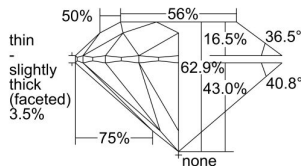

GIA®

FACSIMILE

GIA REPORT 2497183056

Verify this report at GIA.edu

GIA NATURAL DIAMOND DOSSIER®

May 31, 2024
GIA Report Number 2497183056
Shape and Cutting Style ..... Round Brilliant
Measurements ..... 5.02 - 5.06 x 3.17 mm

GRADING RESULTS

Carat Weight ..... 0.50 carat
Color Grade ..... G
Clarity Grade VS2
Cut Grade ..... Excellent

ADDITIONAL GRADING INFORMATION

Polish ..... Excellent
Symmetry ..... Excellent
Fluorescence ..... None
Clarity Characteristics..... Crystal, Cloud, Indented Natural
Inscription(s): GIA 2497183056

PROPORTIONS

Profile to actual proportions

GRADING SCALES

GIA COLOR SCALE	GIA CLARITY SCALE	GIA CUT SCALE	
D	FLAWLESS	EXCELLENT	
E	INTERNALLY FLAWLESS		
F		VVS₁	VERY GOOD
G	VVS₂		
H	VS₁	GOOD	
I	VS₂		
J	SI₁	FAIR	
K	SI₂		
L	I₁	POOR	
M	I₂		
N	I₃		
O			
P			
Q			
R			
S			
T			
U			
V			
W			
X			
Y			
Z