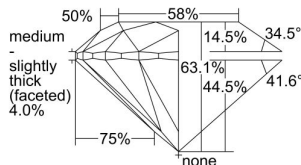

GIA®

FACSIMILE

GIA REPORT 2497194800

Verify this report at GIA.edu

GIA NATURAL DIAMOND DOSSIER®

May 01, 2024
GIA Report Number 2497194800
Shape and Cutting Style ..... Round Brilliant
Measurements ..... 5.65 - 5.68 x 3.58 mm

GRADING RESULTS

Carat Weight ..... 0.71 carat
Color Grade ..... G
Clarity Grade VS1
Cut Grade ..... Excellent

ADDITIONAL GRADING INFORMATION

Polish ..... Excellent
Symmetry ..... Excellent
Fluorescence ..... Strong Blue
Clarity Characteristics ..... Crystal, Needle
Inscription(s): GIA 2497194800

PROPORTIONS

Profile to actual proportions