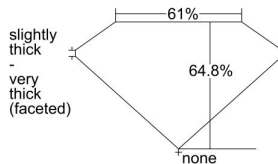

GIA®

FACSIMILE

GIA REPORT 2497209324

Verify this report at GIA.edu

GIA NATURAL DIAMOND DOSSIER®

May 02, 2024
GIA Report Number 2497209324
Shape and Cutting Style ..... Oval Brilliant
Measurements ..... 6.01 x 4.46 x 2.89 mm

GRADING RESULTS

Carat Weight ..... 0.50 carat
Color Grade ..... E
Clarity Grade VS1

ADDITIONAL GRADING INFORMATION

Polish ..... Excellent
Symmetry ..... Very Good
Fluorescence ..... None
Clarity Characteristics..... Crystal, Cloud, Pinpoint, Needle
Inscription(s): GIA 2497209324

PROPORTIONS

Profile not to actual proportions

GRADING SCALES

GIA COLOR SCALE		GIA CLARITY SCALE			
COLORLESS	D	VERY VERY SLIGHTLY INCLUDED	FLAWLESS		
	E		INTERNALLY FLAWLESS		
	F	VERY SLIGHTLY INCLUDED	VS₁		
	G		VS₂		
	H		VS₁		
	NEAR COLORLESS	I	SLIGHTLY INCLUDED	SI₁	
		J		SI₂	
		FAINT	K	INCLUDED	I₁
			L		I₂
			M		I₃
VERT LIGHT	N				
	O				
	P				
	Q				
	R				
	LIGHT	S			
		T			
U					
	V				
	W				
	X				
	Y				
	Z