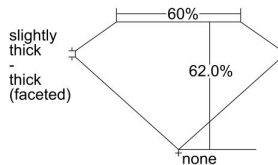

GIA®

FACSIMILE

GIA REPORT 2497209419

Verify this report at GIA.edu

GIA NATURAL DIAMOND DOSSIER®

May 02, 2024
GIA Report Number 2497209419
Shape and Cutting Style ..... Oval Brilliant
Measurements ..... 6.91 x 5.10 x 3.16 mm

GRADING RESULTS

Carat Weight ..... 0.70 carat
Color Grade I
Clarity Grade VS1

ADDITIONAL GRADING INFORMATION

Polish ..... Excellent
Symmetry ..... Very Good
Fluorescence ..... Faint
Clarity Characteristics ..... Cloud, Needle, Pinpoint
Inspection(s): GIA 2497209419

PROPORTIONS

Profile not to actual proportions

GRADING SCALES

GIA COLOR SCALE		GIA CLARITY SCALE			
COLORLESS	D	VERY VERY SLIGHTLY INCLUDED	FLAWLESS		
	E		INTERNALLY FLAWLESS		
	F	VERY SLIGHTLY INCLUDED	VS₁		
	G		VS₂		
	H		VS₁		
	NEAR COLORLESS	I	SLIGHTLY INCLUDED	VS₂	
		J		SI₁	
		FAINT	K	INCLUDED	SI₂
			L		I₁
			M		I₂
VERT LIGHT	N	INCLUDED	I₃		
	O				
	P				
	Q				
	R				
LIGHT	S				
	T				
	U				
	V				
	W				
X					
Y					
Z