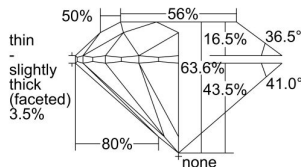

GIA®

FACSIMILE

GIA REPORT 2497221654

Verify this report at GIA.edu

GIA NATURAL DIAMOND DOSSIER®

April 30, 2024
GIA Report Number 2497221654
Shape and Cutting Style ..... Round Brilliant
Measurements ..... 5.87 - 5.91 x 3.75 mm

GRADING RESULTS

Carat Weight ..... 0.80 carat
Color Grade I
Clarity Grade S11
Cut Grade ..... Excellent

ADDITIONAL GRADING INFORMATION

Polish ..... Excellent
Symmetry ..... Excellent
Fluorescence ..... None
Clarity Characteristics..... Cloud, Crystal, Indented Natural
Inspection(s): GIA 2497221654

PROPORTIONS

Profile to actual proportions