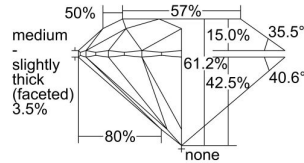

GIA®

FACSIMILE

GIA REPORT 2497223643

Verify this report at GIA.edu

GIA NATURAL DIAMOND DOSSIER®

April 30, 2024
GIA Report Number 2497223643
Shape and Cutting Style ..... Round Brilliant
Measurements ..... 5.16 - 5.18 x 3.16 mm

GRADING RESULTS

Carat Weight ..... 0.52 carat
Color Grade ..... G
Clarity Grade VS1
Cut Grade ..... Excellent

ADDITIONAL GRADING INFORMATION

Polish ..... Excellent
Symmetry ..... Excellent
Fluorescence ..... None
Clarity Characteristics ..... Cloud
Inscription(s): GIA 2497223643

PROPORTIONS

Profile to actual proportions

GRADING SCALES

GIA COLOR SCALE

COLORLESS	D
	E
	F
	G
	H
	I
	J
NEAR COLORLESS	K
	L
Faint	M
	N
	O
	P
	Q
	R
	S
	T
	U
	V
	W
	X
	Y
Light	Z

GIA CLARITY SCALE

FLAWLESS	VERY VERY SLIGHTLY INCLUDED	VS₁	VS₂	VS₁	VS₂	SI₁	SI₂	I₁	I₂	I₃			
											VERY SLIGHTLY INCLUDED	SLIGHTLY INCLUDED	INCLUDED

GIA CUT SCALE

EXCELLENT
VERY GOOD
GOOD
FAIR
POOR