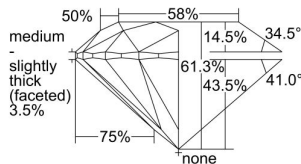

GIA®

FACSIMILE

GIA REPORT 2497230411

Verify this report at GIA.edu

GIA NATURAL DIAMOND DOSSIER®

May 02, 2024
GIA Report Number 2497230411
Shape and Cutting Style ..... Round Brilliant
Measurements ..... 5.17 - 5.20 x 3.18 mm

GRADING RESULTS

Carat Weight ..... 0.52 carat
Color Grade ..... G
Clarity Grade VS2
Cut Grade ..... Excellent

ADDITIONAL GRADING INFORMATION

Polish ..... Excellent
Symmetry ..... Excellent
Fluorescence ..... None
Clarity Characteristics ..... Cloud
Inscription(s): GIA 2497230411

PROPORTIONS

Profile to actual proportions

GRADING SCALES

GIA COLOR SCALE	GIA CLARITY SCALE	GIA CUT SCALE	
D	FLAWLESS	EXCELLENT	
E	INTERNALLY FLAWLESS		
F		VVS₁	VERY GOOD
G	VVS₂		
H	VS₁	GOOD	
I	VS₂		
J	SI₁	FAIR	
K	SI₂		
L	I₁	POOR	
M	I₂		
N	I₃		
O			
P			
Q			
R			
S			
T			
U			
V			
W			
X			
Y			
Z