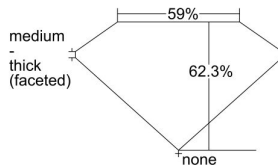

GIA®

FACSIMILE

GIA REPORT 2497237941

Verify this report at GIA.edu

GIA NATURAL DIAMOND DOSSIER®

May 07, 2024
GIA Report Number 2497237941
Shape and Cutting Style ..... Marquise Brilliant
Measurements ..... 7.73 x 3.51 x 2.19 mm

GRADING RESULTS

Carat Weight ..... 0.33 carat
Color Grade ..... D
Clarity Grade SI1

ADDITIONAL GRADING INFORMATION

Polish ..... Very Good
Symmetry ..... Very Good
Fluorescence ..... None
Clarity Characteristics ..... Crystal, Cloud
Inspection(s): GIA 2497237941

PROPORTIONS

Profile not to actual proportions

GRADING SCALES

GIA COLOR SCALE		GIA CLARITY SCALE	
COLORLESS	D	VERY VERY SLIGHTLY INCLUDED	FLAWLESS
	E		INTERNALLY FLAWLESS
	F		VVS₁
	G		VVS₂
	H		VS₁
	I		VS₂
	J		SI₁
	K		SI₂
	L		I₁
	M		I₂
NEAR COLORLESS	N	SLIGHTLY INCLUDED	I₃
	O		
	P		
	Q		
FAINT	R		
	S		
	T		
	U		
VERT LIGHT	V		
	W		
	X		
	Y		
LIGHT	Z