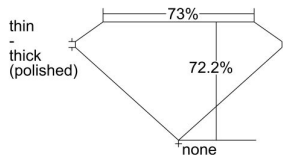

GIA®

FACSIMILE

GIA REPORT 2497237982

Verify this report at GIA.edu

GIA NATURAL DIAMOND DOSSIER®

May 02, 2024
GIA Report Number **2497237982**
Shape and Cutting Style ..... **Square Modified Brilliant**
Measurements ..... **3.77 x 3.68 x 2.66 mm**

GRADING RESULTS

Carat Weight ..... **0.30 carat**
Color Grade ..... **I**
Clarity Grade **VS2**

ADDITIONAL GRADING INFORMATION

Polish ..... **Excellent**
Symmetry ..... **Very Good**
Fluorescence ..... **None**
Clarity Characteristics..... **Feather, Crystal**
Inscription(s): GIA 2497237982

PROPORTIONS

Profile not to actual proportions

GRADING SCALES

GIA COLOR SCALE		GIA CLARITY SCALE				
COLORLESS	D	VERY VERY SLIGHTLY INCLUDED	FLAWLESS			
	E		INTERNALLY FLAWLESS			
	F		VVS₁			
	NEAR COLORLESS	G	VERY SLIGHTLY INCLUDED	VVS₂		
		H		VS₁		
		FAINT	I	SLIGHTLY INCLUDED	VS₂	
			J		SI₁	
			LIGHT	K	INCLUDED	SI₂
	L	I₁				
	M	I₂				
N	NOT GRADED	I₃				
O						
P						
Q						
R						
S						
T						
U						
V						
W						
X						
Y						
Z