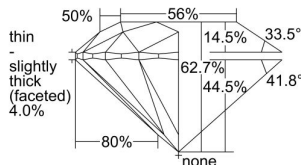

GIA®

FACSIMILE

GIA REPORT 2497242741

Verify this report at GIA.edu

GIA NATURAL DIAMOND DOSSIER®

April 30, 2024
GIA Report Number 2497242741
Shape and Cutting Style ..... Round Brilliant
Measurements ..... 5.83 - 5.86 x 3.67 mm

GRADING RESULTS

Carat Weight ..... 0.76 carat
Color Grade ..... D
Clarity Grade S11
Cut Grade ..... Excellent

ADDITIONAL GRADING INFORMATION

Polish ..... Excellent
Symmetry ..... Excellent
Fluorescence ..... None
Clarity Characteristics..... Cloud, Crystal, Feather
Inspection(s): GIA 2497242741

PROPORTIONS

Profile to actual proportions