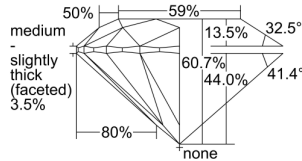

GIA®

FACSIMILE

GIA REPORT 2497243905

Verify this report at GIA.edu

GIA NATURAL DIAMOND DOSSIER®

May 02, 2024
GIA Report Number 2497243905
Shape and Cutting Style ..... Round Brilliant
Measurements ..... 4.41 - 4.44 x 2.69 mm

GRADING RESULTS

Carat Weight ..... 0.32 carat
Color Grade ..... E
Clarity Grade VS1
Cut Grade ..... Excellent

ADDITIONAL GRADING INFORMATION

Polish ..... Excellent
Symmetry ..... Excellent
Fluorescence ..... Medium Blue
Clarity Characteristics..... Crystal, Feather, Pinpoint
Inscription(s): GIA 2497243905

PROPORTIONS

Profile to actual proportions

GRADING SCALES

GIA COLOR SCALE	GIA CLARITY SCALE	GIA CUT SCALE	
D	FLAWLESS	EXCELLENT	
E	INTERNALLY FLAWLESS		
F		VVS₁	VERY GOOD
G	VVS₂		
H	VS₁	GOOD	
I	VS₂		
J	SI₁	FAIR	
K	SI₂		
L	I₁	POOR	
M	I₂		
N	I₃		
O			
P			
Q			
R			
S			
T			
U			
V			
W			
X			
Y			
Z