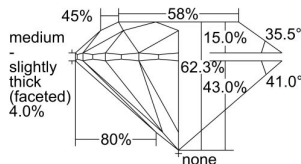

GIA®

FACSIMILE

GIA REPORT 2497244642

Verify this report at GIA.edu

GIA NATURAL DIAMOND DOSSIER®

May 03, 2024
GIA Report Number 2497244642
Shape and Cutting Style ..... Round Brilliant
Measurements ..... 4.70 - 4.72 x 2.94 mm

GRADING RESULTS

Carat Weight ..... 0.40 carat
Color Grade I
Clarity Grade VS1
Cut Grade ..... Excellent

ADDITIONAL GRADING INFORMATION

Polish ..... Excellent
Symmetry ..... Excellent
Fluorescence ..... None
Clarity Characteristics ..... Crystal, Needle, Pinpoint
Inscription(s): GIA 2497244642

PROPORTIONS

Profile to actual proportions

GRADING SCALES

GIA COLOR SCALE	GIA CLARITY SCALE	GIA CUT SCALE	
D	FLAWLESS	EXCELLENT	
E	INTERNALLY FLAWLESS		
F		VVS₁	VERY GOOD
G	VVS₂		
H	VS₁	GOOD	
I	VS₂		
J	SI₁	FAIR	
K	SI₂		
L	I₁	POOR	
M	I₂		
N	I₃		
O			
P			
Q			
R			
S			
T			
U			
V			
W			
X			
Y			
Z