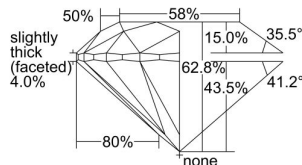

GIA®

FACSIMILE

GIA REPORT 2497245185

Verify this report at GIA.edu

GIA NATURAL DIAMOND DOSSIER®

May 02, 2024
GIA Report Number 2497245185
Shape and Cutting Style ..... Round Brilliant
Measurements ..... 5.91 - 5.93 x 3.72 mm

GRADING RESULTS

Carat Weight ..... 0.81 carat
Color Grade I
Clarity Grade S11
Cut Grade ..... Excellent

ADDITIONAL GRADING INFORMATION

Polish ..... Excellent
Symmetry ..... Excellent
Fluorescence ..... None
Clarity Characteristics ..... Crystal, Cloud
Inscription(s): GIA 2497245185

PROPORTIONS

Profile to actual proportions

GRADING SCALES

GIA COLOR SCALE	GIA CLARITY SCALE	GIA CUT SCALE	
D	FLAWLESS	EXCELLENT	
E	INTERNALLY FLAWLESS		
F		VVS₁	VERY GOOD
G	VVS₂		
H	VS₁	GOOD	
I	VS₂		
J	S1₁	FAIR	
K	S1₂		
L	I₁	POOR	
M	I₂		
N	I₃		
O			
P			
Q			
R			
S			
T			
U			
V			
W			
X			
Y			
Z