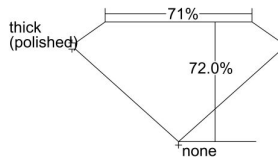

GIA®

FACSIMILE

GIA REPORT 2497245915

Verify this report at GIA.edu

GIA NATURAL DIAMOND DOSSIER®

May 08, 2024
GIA Report Number **2497245915**
Shape and Cutting Style ..... **Square Modified Brilliant**
Measurements ..... **3.90 x 3.88 x 2.80 mm**

GRADING RESULTS

Carat Weight ..... **0.36 carat**
Color Grade ..... **D**
Clarity Grade **VS1**

ADDITIONAL GRADING INFORMATION

Polish ..... **Excellent**
Symmetry ..... **Very Good**
Fluorescence ..... **None**
Clarity Characteristics..... **Cloud, Crystal, Needle**
Inscription(s): **GIA 2497245915**

PROPORTIONS

Profile not to actual proportions

GRADING SCALES

GIA COLOR SCALE		GIA CLARITY SCALE			
COLORLESS	D	VERY VERY SLIGHTLY INCLUDED	FLAWLESS		
	E		INTERNALLY FLAWLESS		
	F	VERY SLIGHTLY INCLUDED	VS₁		
	G		VS₂		
	H		VS₁		
	NEAR COLORLESS	I	SLIGHTLY INCLUDED	VS₂	
		J		SI₁	
		FAINT	K	INCLUDED	SI₂
			L		I₁
			M		I₂
VERT LIGHT	N	LIGHT	I₃		
	O				
	P				
	Q				
	R