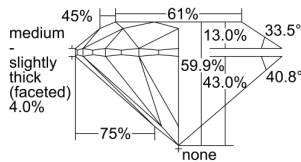

GIA®

FACSIMILE

GIA REPORT 2497245918

Verify this report at GIA.edu

GIA NATURAL DIAMOND DOSSIER®

May 01, 2024
GIA Report Number 2497245918
Shape and Cutting Style ..... Round Brilliant
Measurements ..... 3.76 - 3.78 x 2.26 mm

GRADING RESULTS

Carat Weight ..... 0.19 carat
Color Grade ..... G
Clarity Grade VS1
Cut Grade ..... Excellent

ADDITIONAL GRADING INFORMATION

Polish ..... Excellent
Symmetry ..... Excellent
Fluorescence ..... Faint
Clarity Characteristics..... Crystal, Cloud, Needle, Pinpoint
Inscription(s): GIA 2497245918

PROPORTIONS

Profile to actual proportions

GRADING SCALES

GIA COLOR SCALE	GIA CLARITY SCALE	GIA CUT SCALE	
D	FLAWLESS	EXCELLENT	
E	INTERNALLY FLAWLESS		
F		VVS₁	VERY GOOD
G	VVS₂		
H	VS₁	GOOD	
I	VS₂		
J	SI₁	FAIR	
K	SI₂		
L	I₁	POOR	
M	I₂		
N	I₃		
O			
P			
Q			
R			
S			
T			
U			
V			
W			
X			
Y			
Z