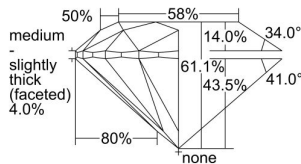

GIA®

FACSIMILE

GIA REPORT 2497247377

Verify this report at GIA.edu

GIA NATURAL DIAMOND DOSSIER®

May 01, 2024
GIA Report Number **2497247377**
Shape and Cutting Style ..... **Round Brilliant**
Measurements ..... **4.12 - 4.15 x 2.53 mm**

GRADING RESULTS

Carat Weight ..... **0.26 carat**
Color Grade ..... **H**
Clarity Grade **VS1**
Cut Grade ..... **Excellent**

ADDITIONAL GRADING INFORMATION

Polish ..... **Excellent**
Symmetry ..... **Excellent**
Fluorescence ..... **None**
Clarity Characteristics..... **Crystal, Cloud, Needle, Pinpoint**
Inscription(s): **GIA 2497247377**

PROPORTIONS

Profile to actual proportions

GRADING SCALES

GIA COLOR SCALE

COLORLESS	D
	E
	F
	G
	H
	I
	J
NEAR COLORLESS	K
	L
Faint	M
	N
	O
	P
	Q
Very Light	R
	S
	T
	U
	V
	W
	X
	Y
Light	Z

GIA CLARITY SCALE

FLAWLESS	VERY VERY SLIGHTLY INCLUDED	VVS₁	
			VVS₂
INTERNALLY FLAWLESS	VERY SLIGHTLY INCLUDED	VS₁	
		VS₂	
SLIGHTLY INCLUDED	SLIGHTLY INCLUDED	SI₁	
		SI₂	
INCLUDED	INCLUDED	I₁	
		I₂	
		I₃	

GIA CUT SCALE

EXCELLENT	VERY GOOD	GOOD	FAIR	POOR