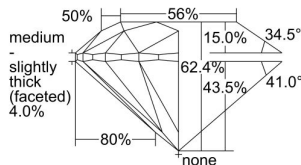

GIA®

FACSIMILE

GIA REPORT

2497247649

Verify this report at GIA.edu

GIA NATURAL DIAMOND DOSSIER®

May 01, 2024
GIA Report Number **2497247649**
Shape and Cutting Style ..... **Round Brilliant**
Measurements ..... **3.91 - 3.93 x 2.44 mm**

GRADING RESULTS

Carat Weight ..... **0.23 carat**
Color Grade ..... **D**
Clarity Grade **VS1**
Cut Grade ..... **Excellent**

ADDITIONAL GRADING INFORMATION

Polish ..... **Excellent**
Symmetry ..... **Very Good**
Fluorescence ..... **None**
Clarity Characteristics..... **Cloud, Crystal, Needle, Pinpoint**
Inscription(s): **GIA 2497247649**

PROPORTIONS

GRADING SCALES

GIA COLOR SCALE

COLORESS	D
	E
	F
	G
	H
	I
	J
NEAR COLORESS	K
	L
Faint	M
	N
	O
	P
	R
	S
	T
	U
	V
	W
	X
	Y
Light	Z

GIA CLARITY SCALE

FLAWLESS	VERY VERY SLIGHTLY INCLUDED	VVS₁	
			VVS₂
INTERNALLY FLAWLESS	VERY SLIGHTLY INCLUDED	VS₁	
		VS₂	
SLIGHTLY INCLUDED	INCLUDED	SI₁	
		SI₂	
INCLUDED		I₁	
		I₂	
		I₃	

GIA CUT SCALE

EXCELLENT
VERY GOOD
GOOD
FAIR
POOR