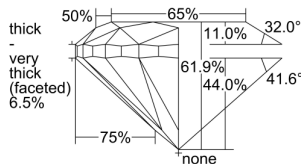

GIA®

FACSIMILE

GIA REPORT 2497248847

Verify this report at GIA.edu

GIA NATURAL DIAMOND DOSSIER®

May 01, 2024
GIA Report Number **2497248847**
Shape and Cutting Style ..... **Round Brilliant**
Measurements ..... **4.19 - 4.23 x 2.61 mm**

GRADING RESULTS

Carat Weight ..... **0.30 carat**
Color Grade ..... **H**
Clarity Grade **VS2**
Cut Grade ..... **Good**

ADDITIONAL GRADING INFORMATION

Polish ..... **Very Good**
Symmetry ..... **Very Good**
Fluorescence ..... **None**
Clarity Characteristics ..... **Cloud, Crystal**
Inscription(s): **GIA 2497248847**

PROPORTIONS

Profile to actual proportions